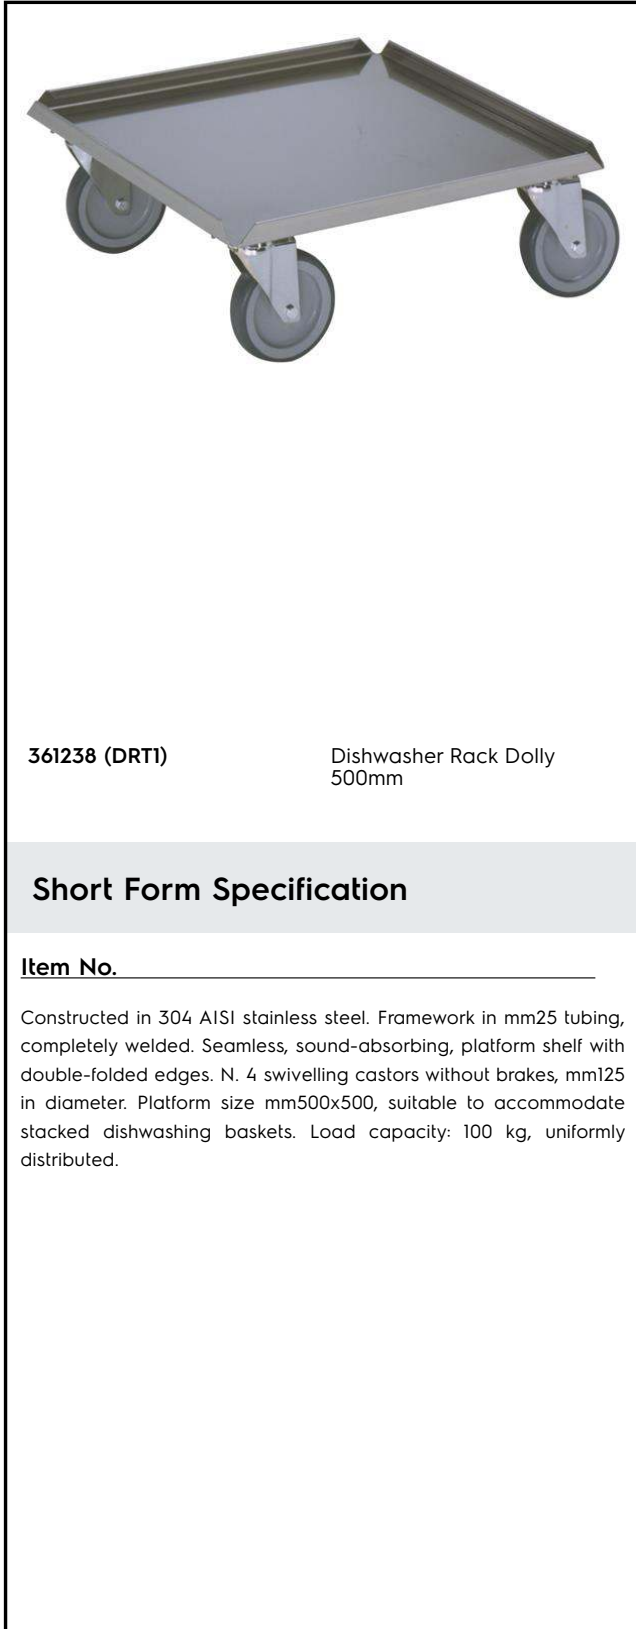

Service Trolleys Dishwasher Rack Dolly 500 mm

ITEM # _____

MODEL # _____

NAME # _____

SIS # _____

AIA # _____

361238 (DRT1)

Dishwasher Rack Dolly
500mm

Short Form Specification

Item No. _____

Constructed in 304 AISI stainless steel. Framework in mm25 tubing, completely welded. Seamless, sound-absorbing, platform shelf with double-folded edges. N. 4 swivelling castors without brakes, mm125 in diameter. Platform size mm500x500, suitable to accommodate stacked dishwashing baskets. Load capacity: 100 kg, uniformly distributed.

Main Features

- Ideal to transport stacked 500x500mm dishwashing baskets.
- Framework in 25 mm tubing, completely welded.
- Load capacity of 100 kg uniformly distributed.
- Seamless sound-absorbing platform shelf with double-folded edges welded to the framework.
- Platform shelf size 500x500 mm.

Construction

- Constructed entirely in 304 AISI stainless steel.

APPROVAL: _____

Key Information:

External dimensions, Width:	
361238 (DRT1)	515 mm
External dimensions, Depth:	515 mm
External dimensions, Height:	187 mm
Wheel material:	Zinc plated
Wheel diameter:	Ø 125
Net weight:	8.4 kg