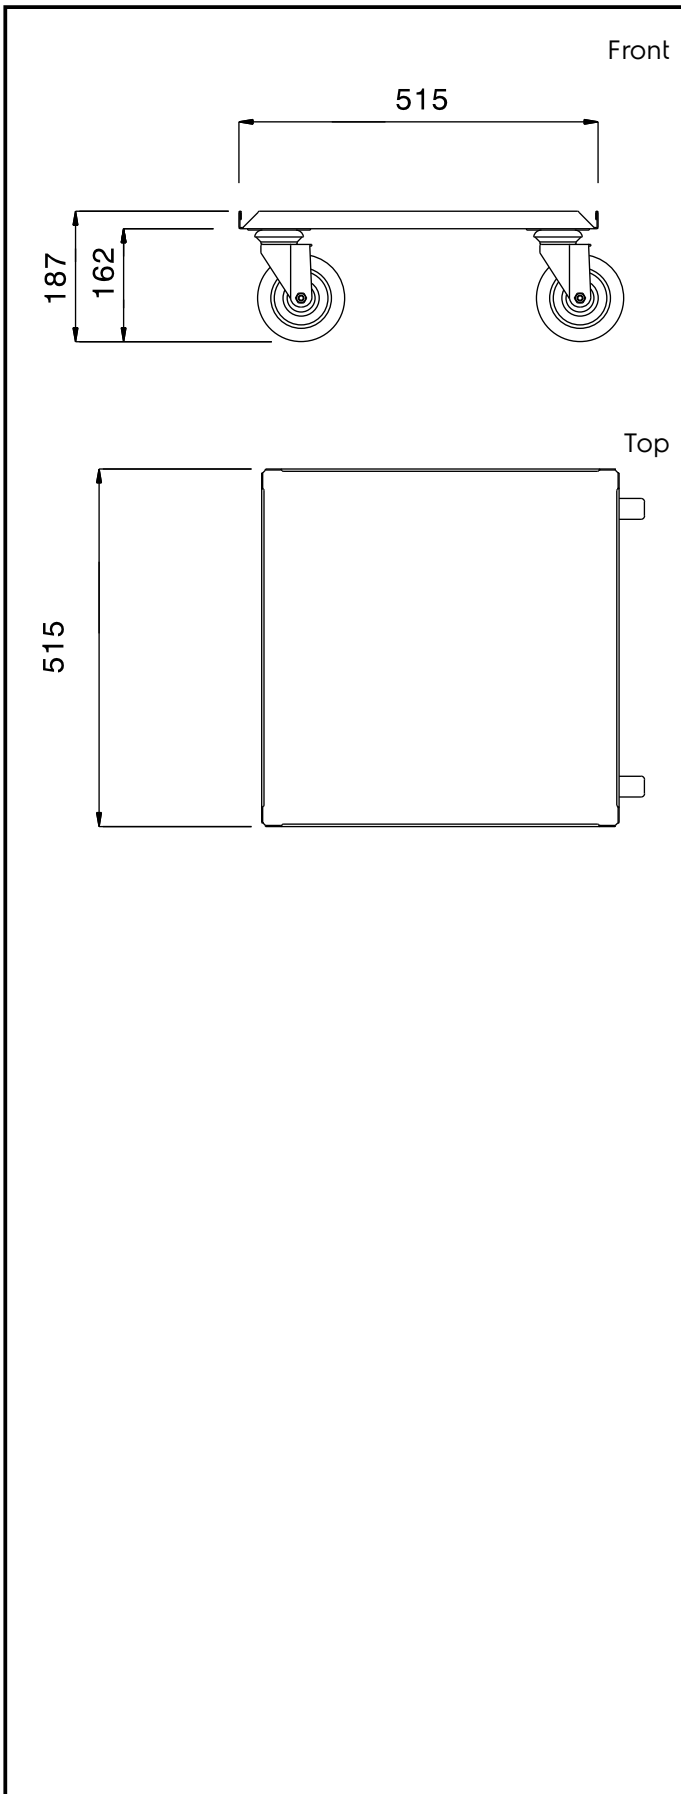

Short Form Specification

Item No. _____

Constructed in 304 AISI stainless steel. Framework in mm25 tubing, completely welded. Seamless, sound-absorbing, platform shelf with double-folded edges. N. 4 swivelling castors without brakes, mm125 in diameter. Platform size mm500x500, suitable to accommodate stacked dishwashing baskets. Load capacity: 100 kg, uniformly distributed.

Main Features

- Ideal to transport stacked 500x500mm dishwashing baskets.
- Framework in 25 mm tubing, completely welded.
- Load capacity of 100 kg uniformly distributed.
- Seamless sound-absorbing platform shelf with double-folded edges welded to the framework.
- Platform shelf size 500x500 mm.

Construction

- Constructed entirely in 304 AISI stainless steel.

APPROVAL: _____

Key Information:

External dimensions, Width:	
361238 (DRT1)	515 mm
External dimensions, Depth:	515 mm
External dimensions, Height:	187 mm
Wheel material:	Zinc plated
Wheel diameter:	Ø 125
Net weight:	8.4 kg